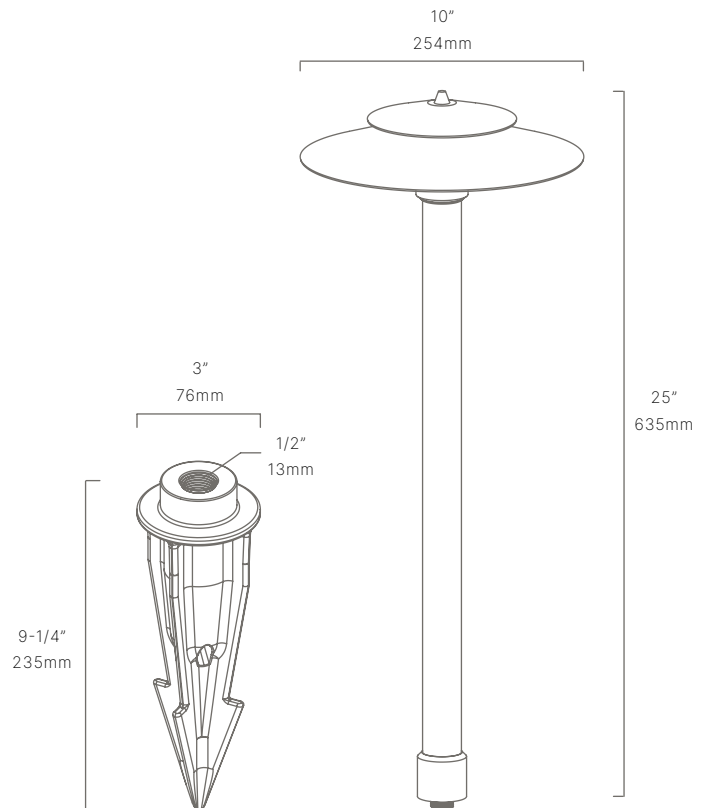

P. 760.931.2910

O. 2742 Loker Ave. W Carlsbad CA 92010

W. www.auroralight.com

MADE IN USA
WITH DOMESTIC & IMPORTED MATERIALS